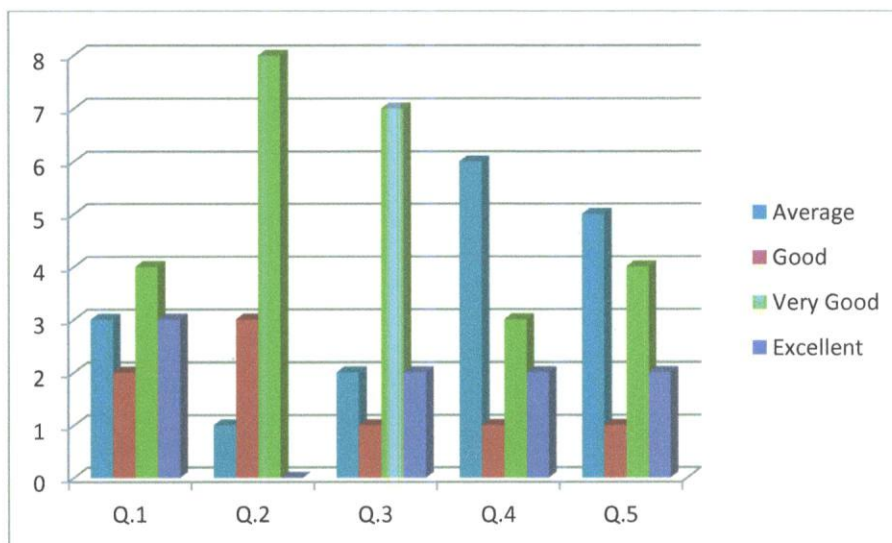

### Graphical Analysis - Alumni

## Teacher feedback about curriculum

The college has affiliated with the Savitribai Phule Pune University, Pune, and follows the prescribed curriculum. Still, offline feedback on the curriculum was taken by the college from respective to subject teacher regarding suggestion for improvement of the syllabus.

### Graphical Analysis – Teacher