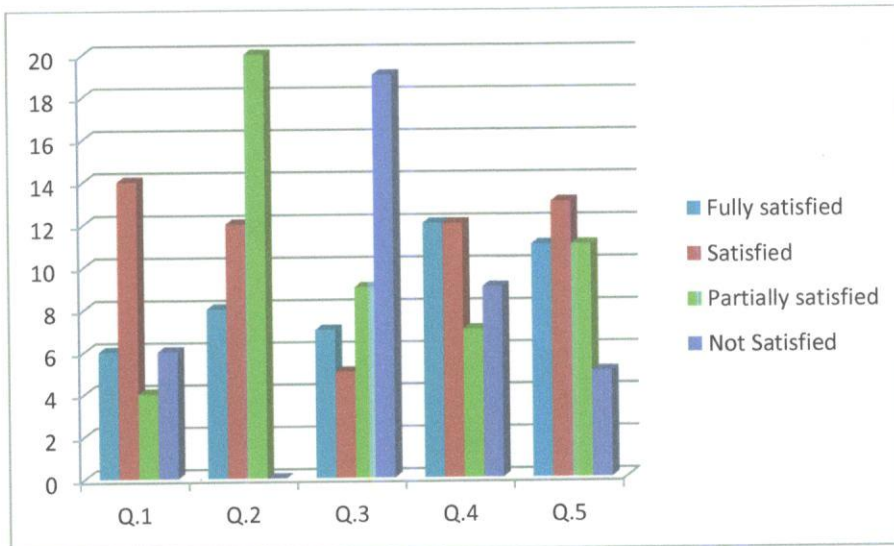

Alumni feedback about curriculum

The college has a Alumni association and makes contact with them frequently. Alumni Association conducts their meetings in the college and share their inputs regarding improvement in facility and employability of our students with us. The college appeals to alumni to provide their sincere feedback on curriculum.

Total number of response:-40.

Response

Q.NO.	Fully satisfied	Satisfied	Partially satisfied	Not Satisfied
1	06	14	04	06
2	08	12	20	00
3	07	05	09	19
4	12	12	07	09
5	11	13	11	05

Graphical Analysis - Alumni