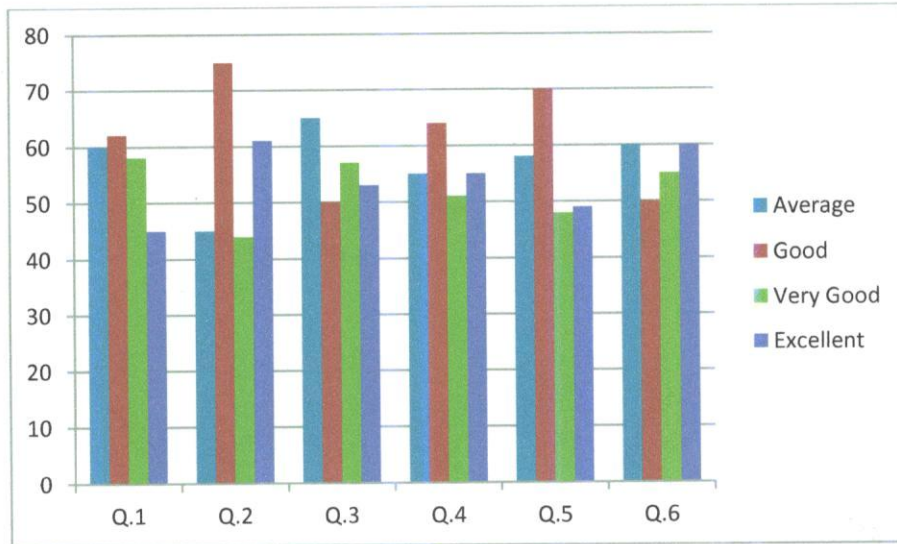

BHAGWAN MAHAVEER EDUCATION SOCIETY'S
PREETAM PRAKASH COLLEGE
INDRAYNINAGAR, BHOSARI, PUNE-39

Report of analysis of feedback on curriculum collect from stakeholders.

Academic Year: 2018-2019.

Student feedback

The college collect feedback on curriculum from the student once a year through the offline mode. A unique six points scale feedback questionnaires was developed to collect student feedback.

Total number of responses:- 225.

Response

Q.NO.	Average	Good	Very Good	Excellent
1	60	62	58	45
2	45	75	44	61
3	65	50	57	53
4	55	64	51	55
5	58	70	48	49
6	60	50	55	60

Graphical Analysis- Student